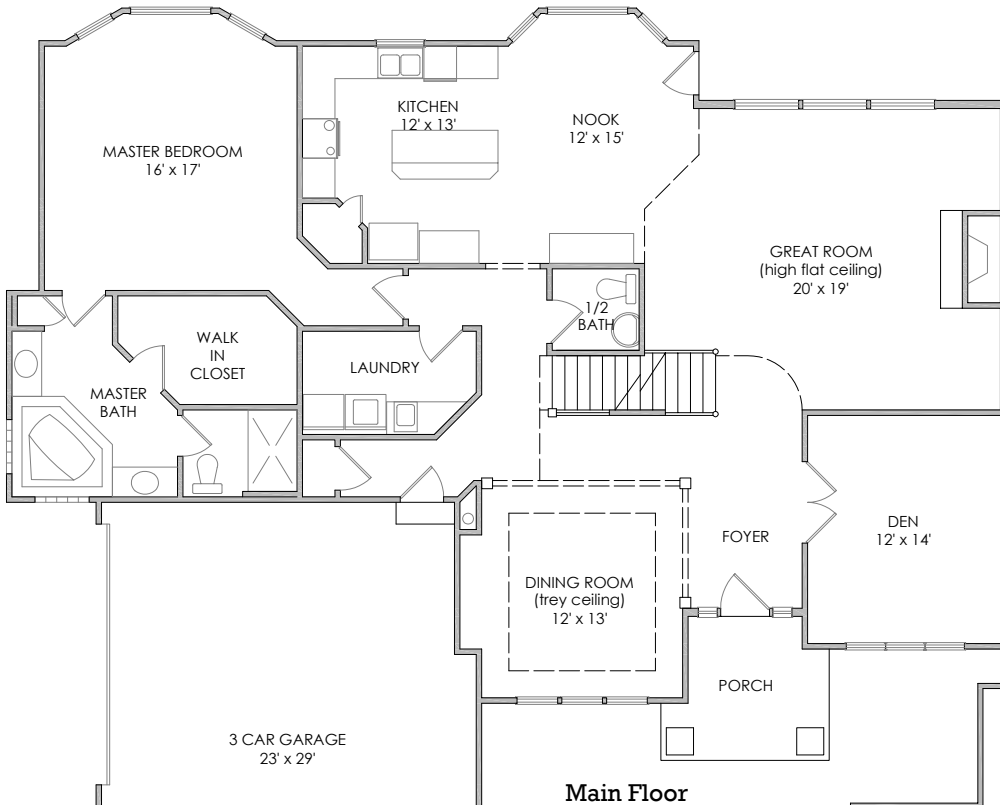

Regency

Living Area = 3,031 sq.ft.

Garage = 694 sq.ft.

Total = 3,725 sq.ft.

FOR MORE INFORMATION
 CALL: (260) 755-5999
www.starhomesinc.com

By Delagrangé & Richhart, Inc.

All dimensions are approximate. Floor Plans, Specifications, and Price are Subject to Change Without Notice. Final Floor plans and Elevations May Vary