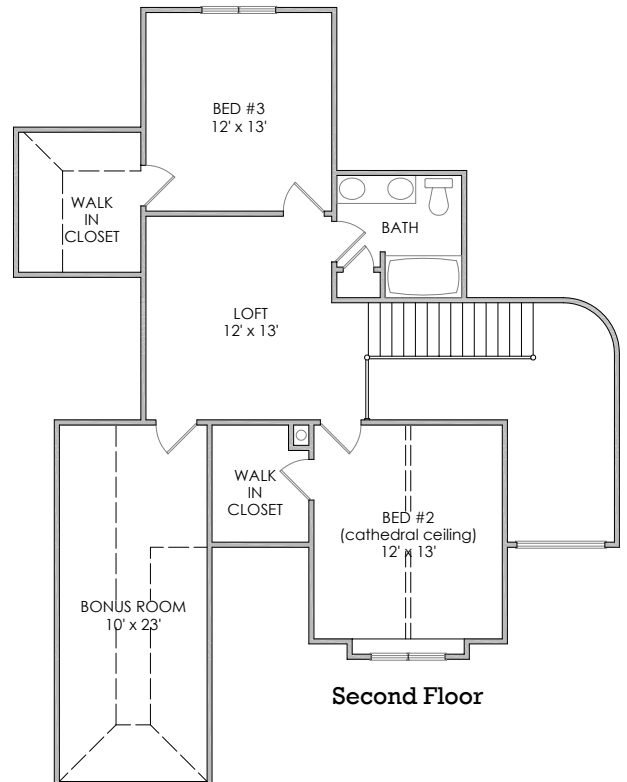

Regency

Living Area = 3,031 sq.ft.

Garage = 694 sq.ft.

Total = 3,725 sq.ft.

FOR MORE INFORMATION
 CALL: (260) 755-5999
www.starhomesinc.com

By Delagrangé & Richhart, Inc.

All dimensions are approximate. Floor Plans, Specifications, and Price are Subject to Change Without Notice. Final Floor plans and Elevations May Vary