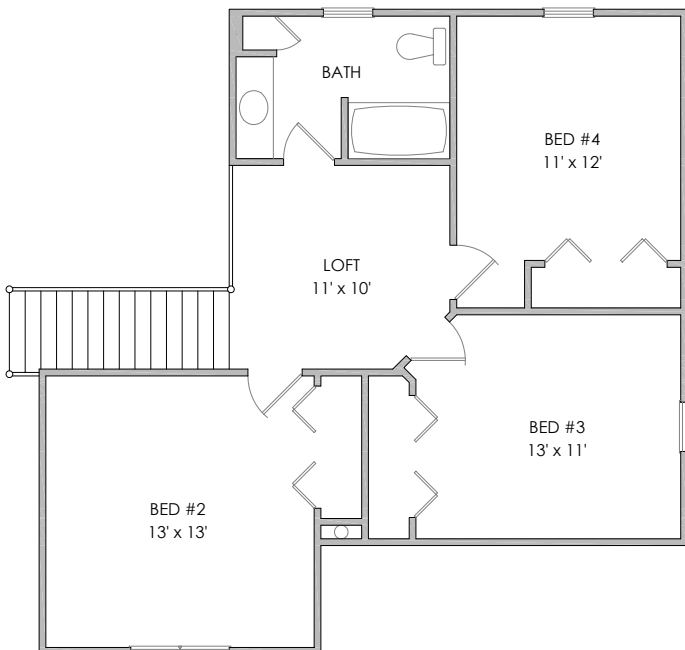

Second Floor