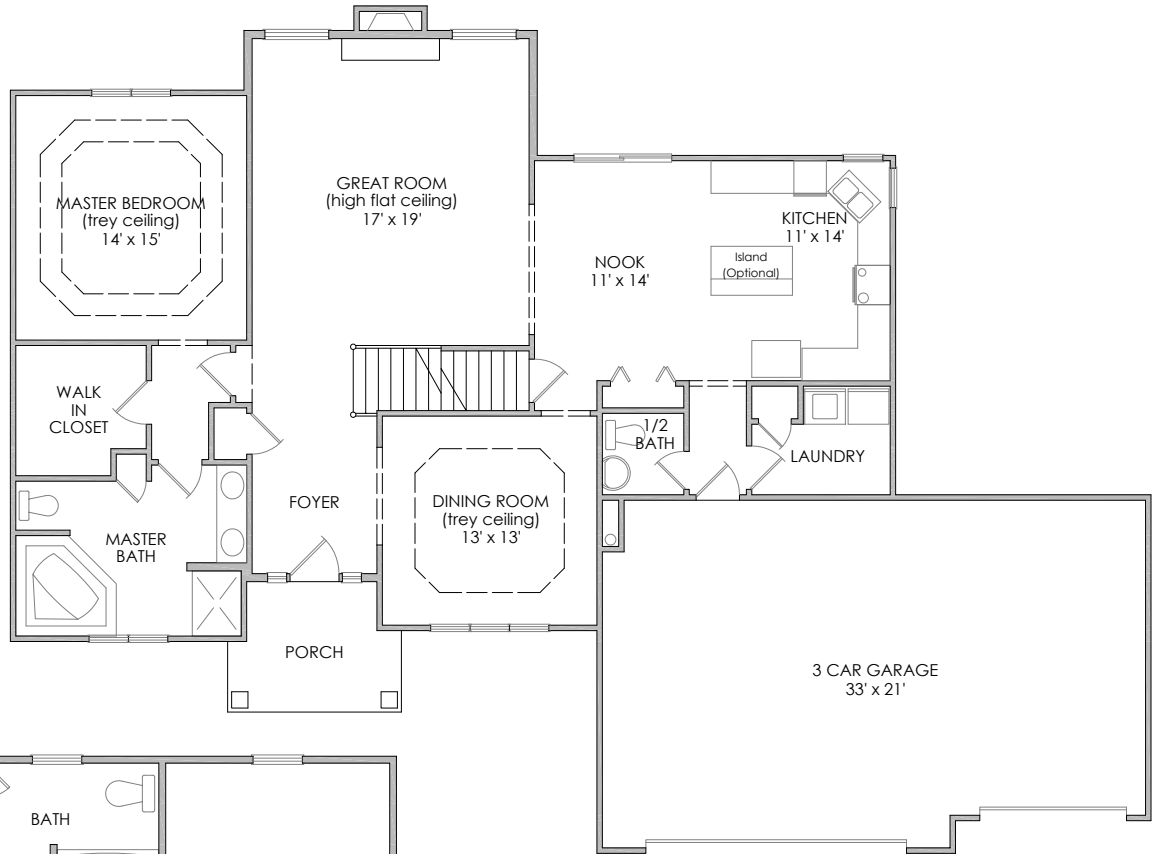

# Newport

Living Area = 2,369 sq.ft.

Garage = 715 sq.ft.

Total = 3,084 sq.ft.

## Main Floor