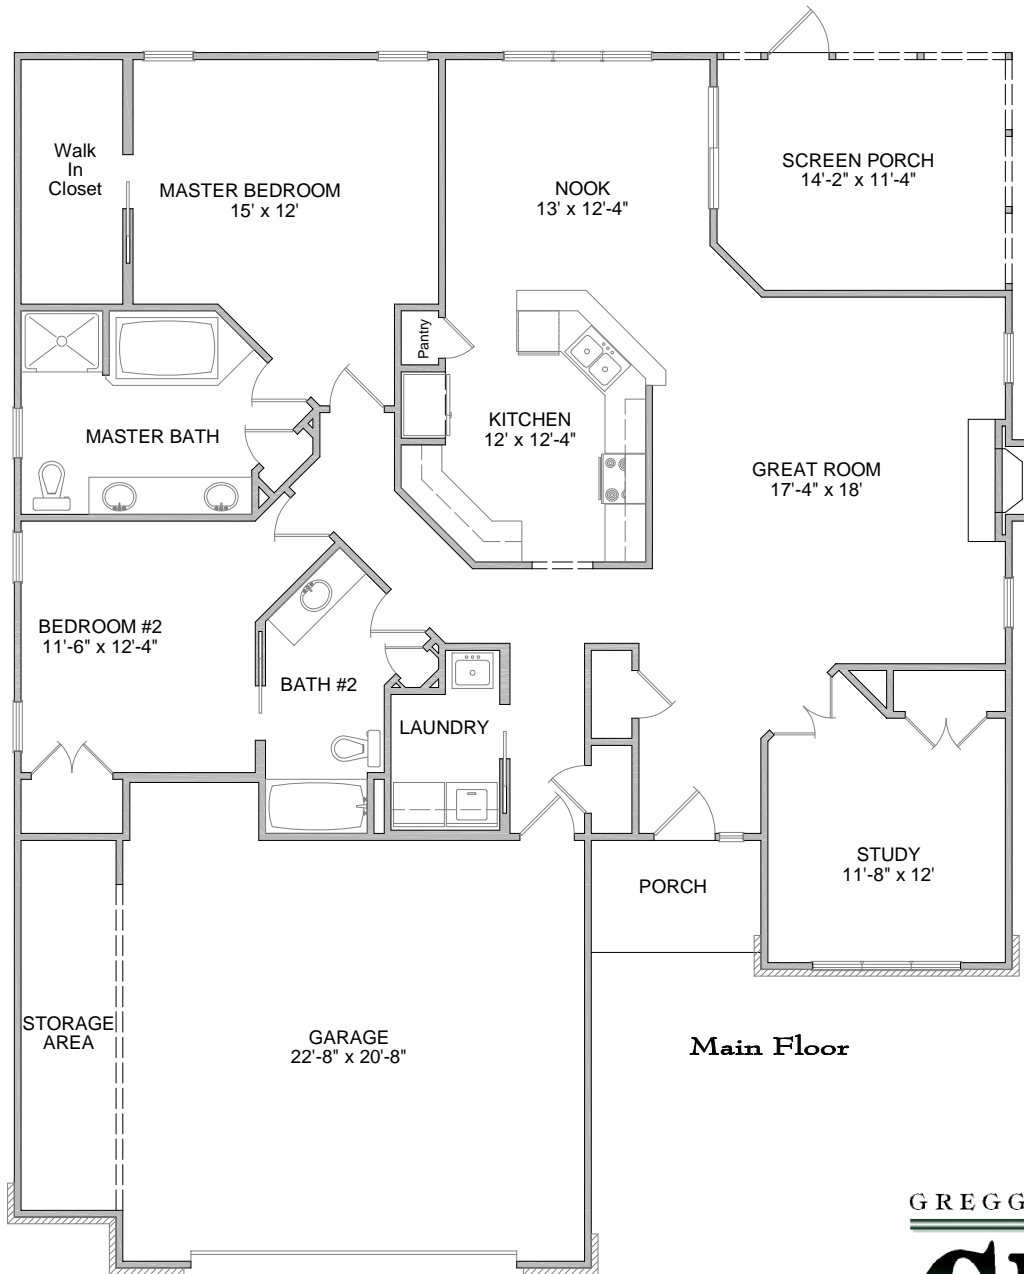

# Mallory

Living Area = 1,788 sq. ft.  
Two Car Garage = 601 sq. ft.  
Screen Porch = 167 sq. ft.

GREGG RICHHART

FOR MORE INFORMATION  
CALL: (260) 755-5999  
[www.grdvillas.com](http://www.grdvillas.com)