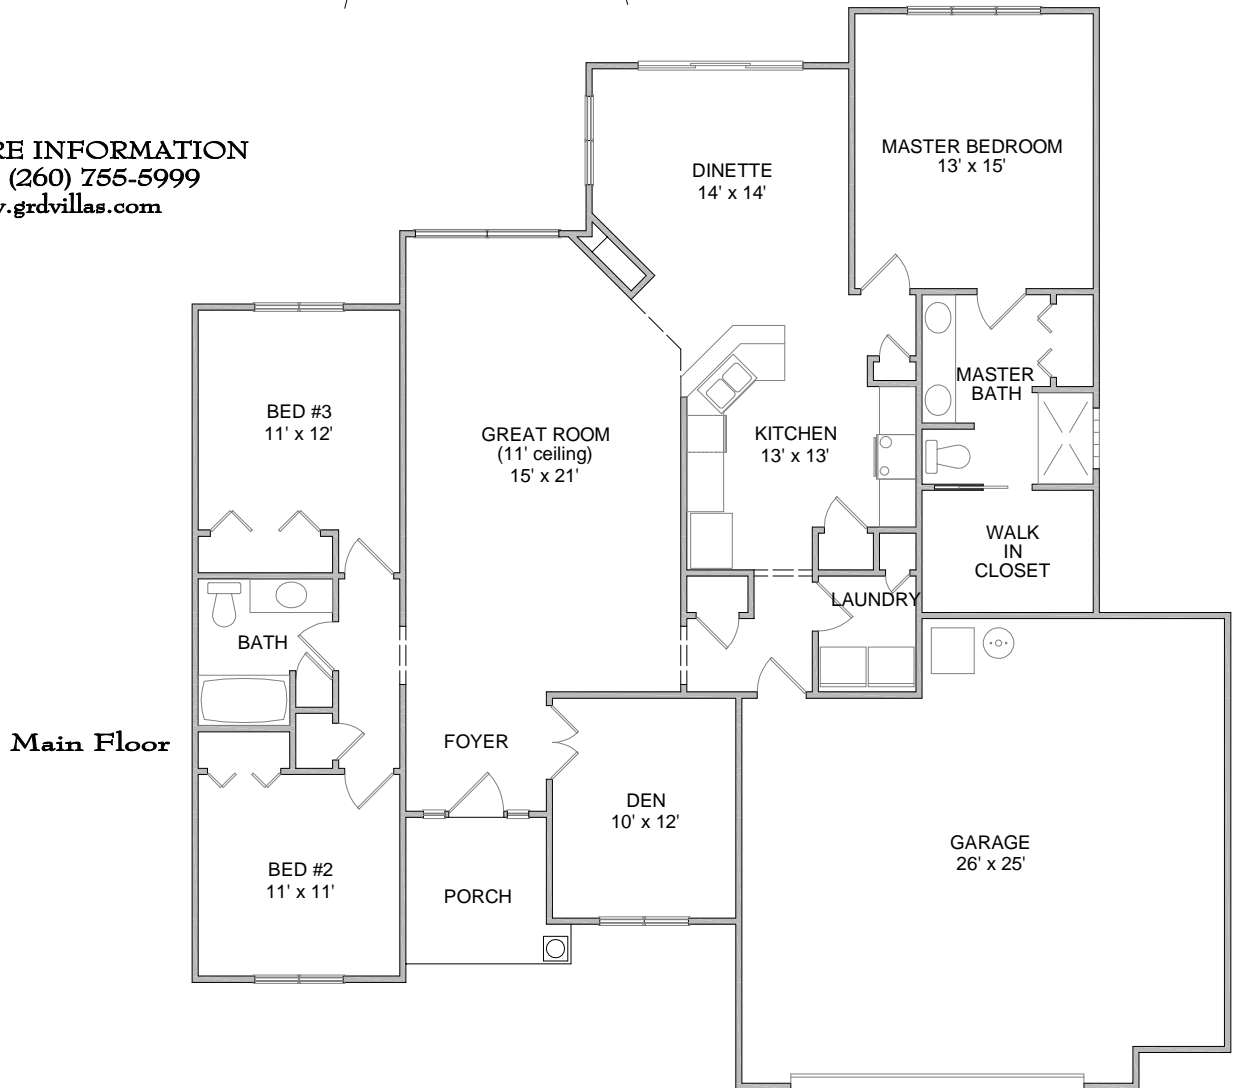

# Hawthorne

Living Area = 1,835 sq. ft.

Two Car Garage = 637 sq. ft.

FOR MORE INFORMATION  
CALL: (260) 755-5999  
[www.grdvillas.com](http://www.grdvillas.com)

Optional Elevation

GREGG RICHHART

ROGER DELAGRANGE