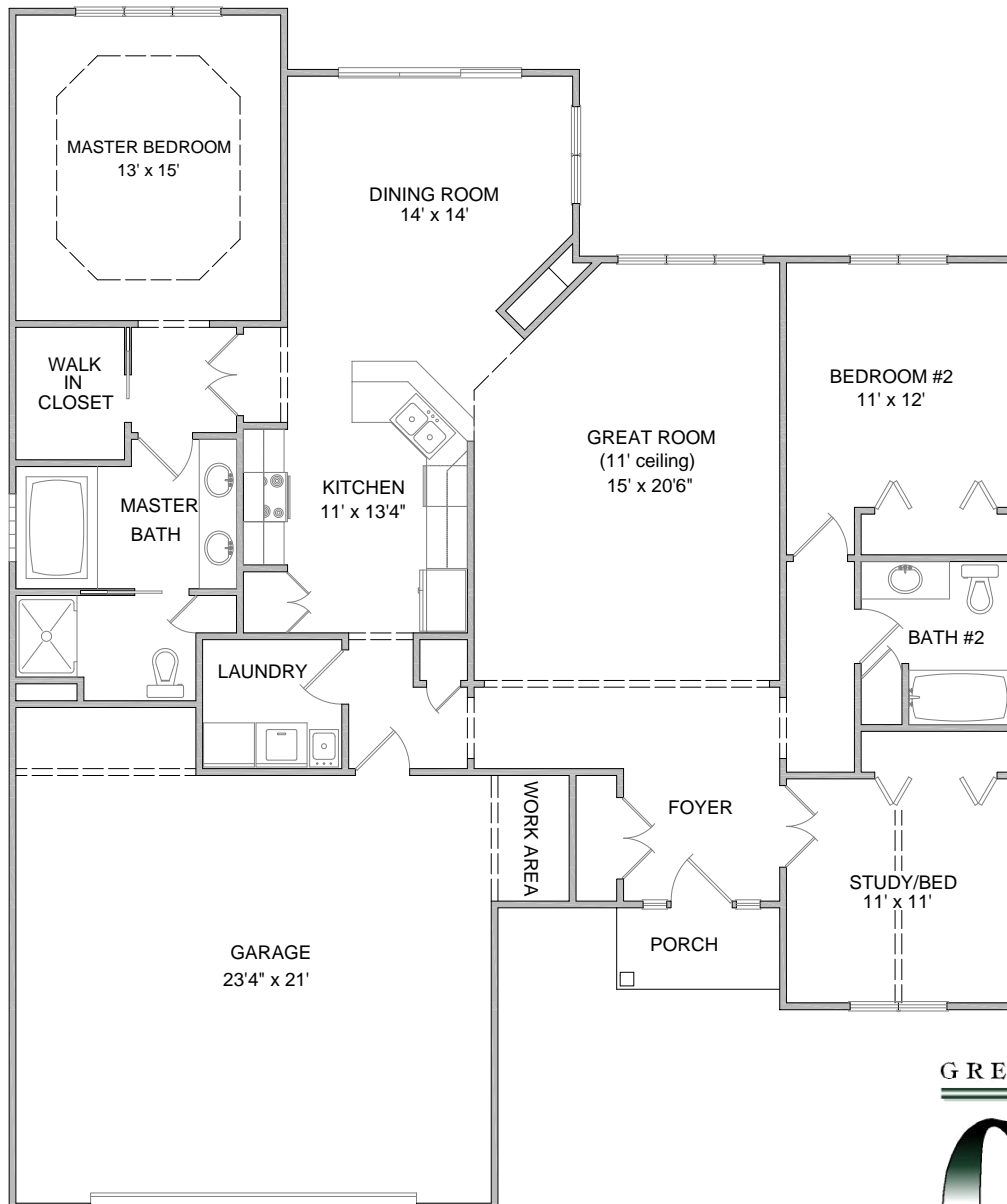

# Hartford

Living Area = 1,731 sq. ft.  
Two Car Garage = 565 sq. ft.

OPTIONAL  
SCREENED IN PORCH

FOR MORE INFORMATION  
CALL: (260) 755-5999  
[www.grdvillas.com](http://www.grdvillas.com)

GREGG RICHHART