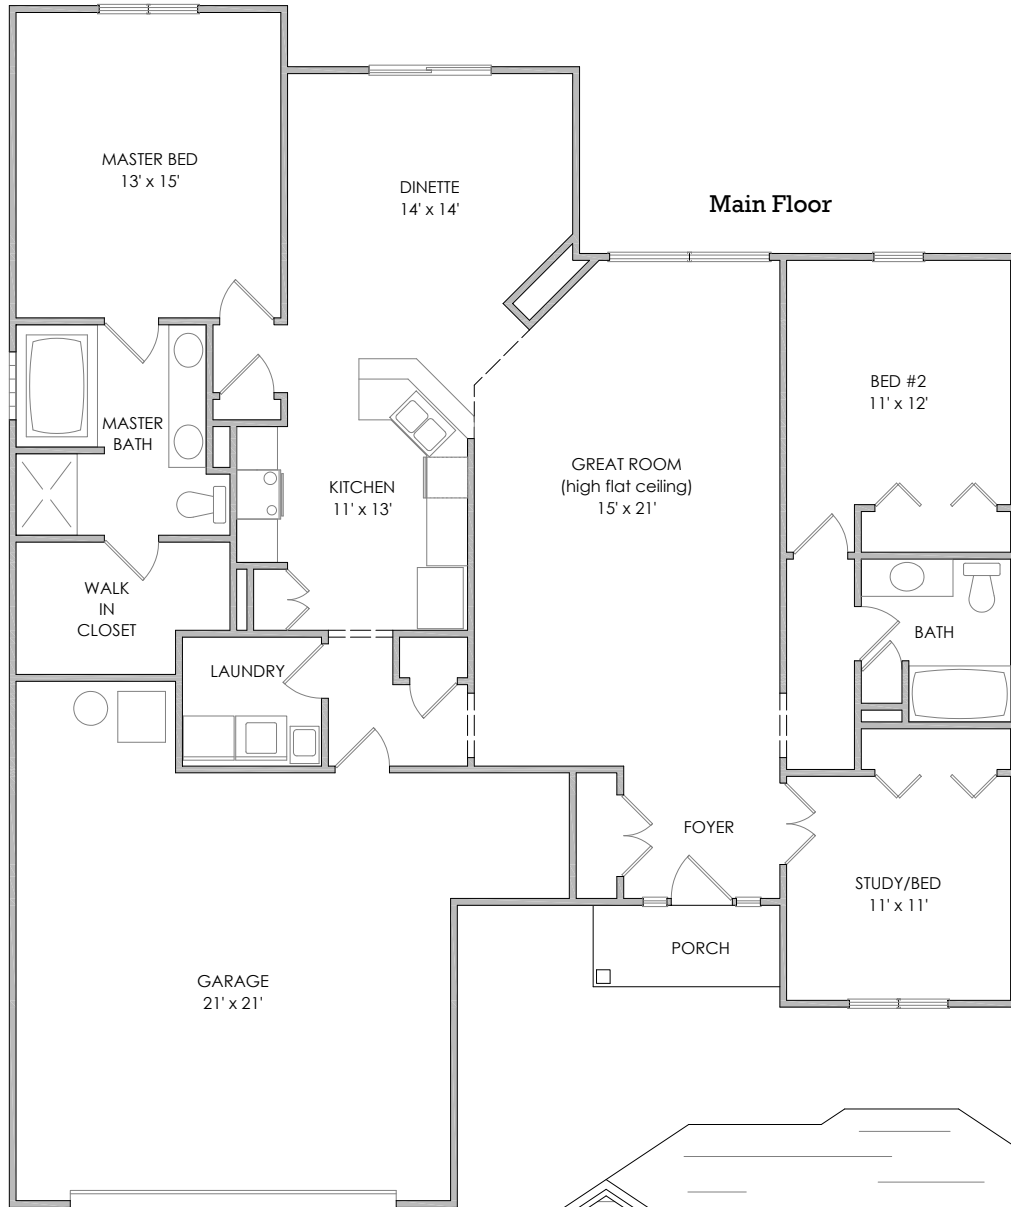

Bridgeport

Living Area = 1,725 sq.ft.

Garage = 541 sq.ft.

Total = 2,266 sq.ft.

Optional Elevation

By Delagrangre & Richhart, Inc.

FOR MORE INFORMATION
CALL: (260) 755-5999
www.starhomesinc.com

All dimensions are approximate. Floor Plans, Specifications, and Price are Subject to Change Without Notice. Final Floor plans and Elevations May Vary