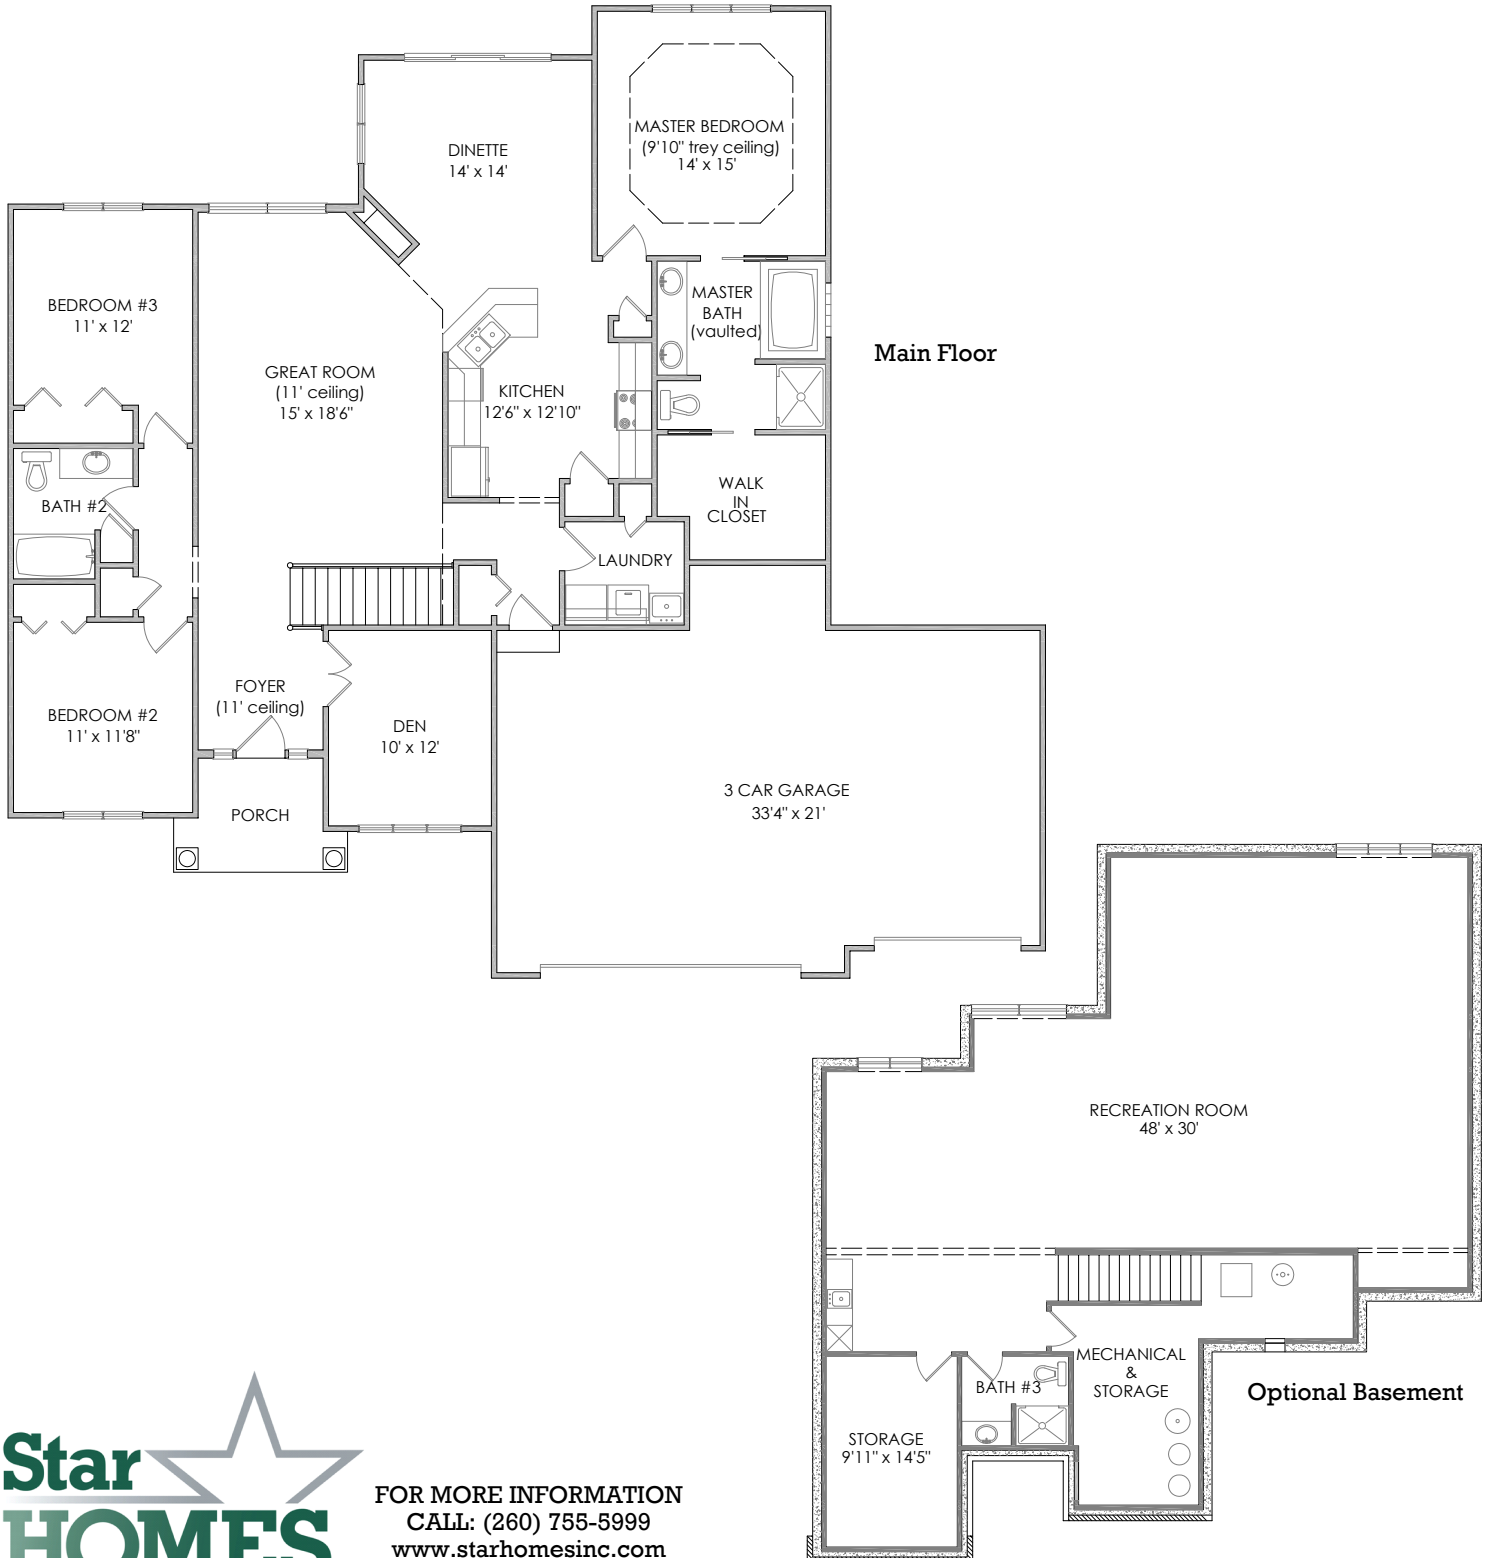

The Avery

Living Area = 1,922 sq.ft.
 Garage = 740 sq.ft.
 Total = 2,662 sq.ft.

Optional Elevation Shown

FOR MORE INFORMATION
 CALL: (260) 755-5999
www.starhomesinc.com

By Delagrangé & Richhart, Inc.

All dimensions are approximate. Floor Plans, Specifications, and Price are Subject to Change Without Notice. Final Floor plans and Elevations May Vary