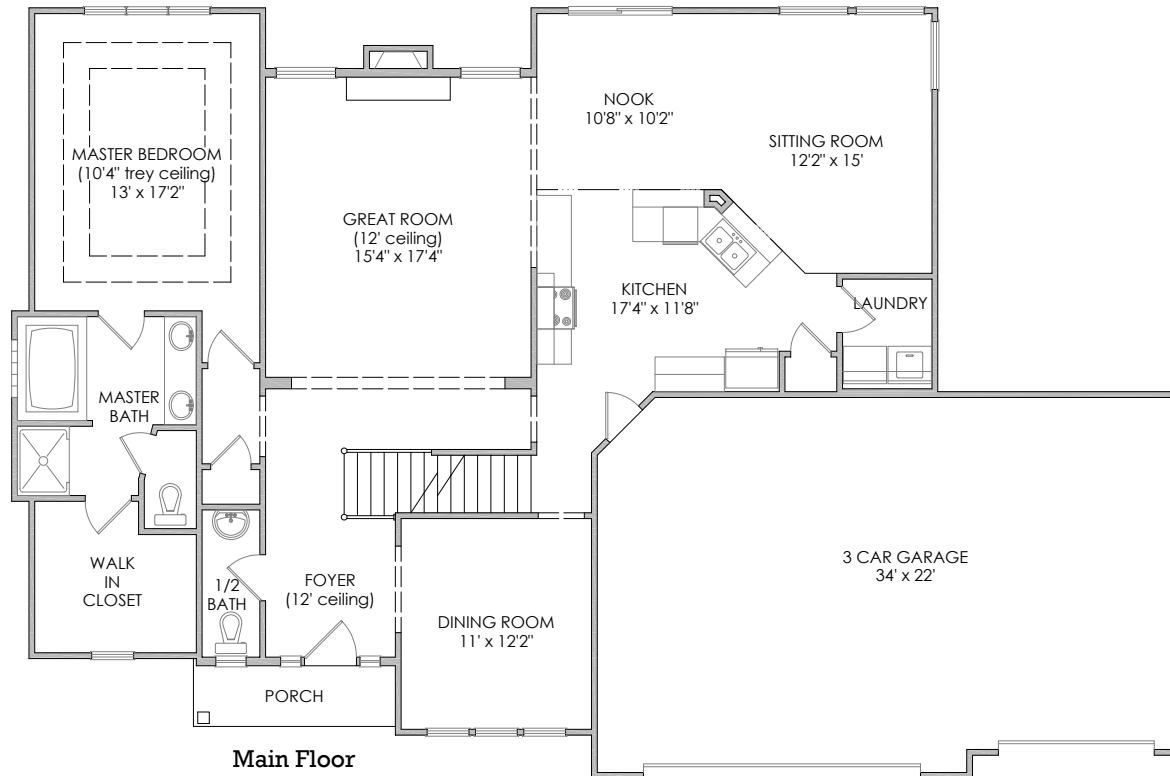

# Aubrie

Living Area = 2,489 sq.ft.  
 Garage = 725 sq.ft.  
 Total = 3,214 sq.ft.

Optional Elevation Shown

FOR MORE INFORMATION  
 CALL: (260) 755-5999  
[www.starhomesinc.com](http://www.starhomesinc.com)

By Delagrangé & Richhart, Inc.

All dimensions are approximate. Floor Plans, Specifications, and Price are Subject to Change Without Notice. Final Floor plans and Elevations May Vary