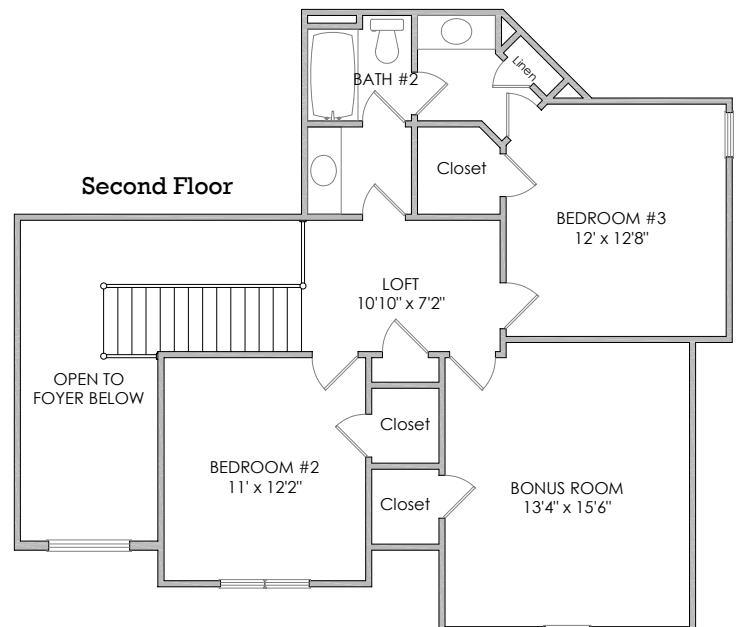

# Aubrie

Living Area = 2,489 sq.ft.  
 Garage = 725 sq.ft.  
 Total = 3,214 sq.ft.

Optional Elevation Shown

FOR MORE INFORMATION  
 CALL: (260) 755-5999  
[www.starhomesinc.com](http://www.starhomesinc.com)

By Delagrangé & Richhart, Inc.

All dimensions are approximate. Floor Plans, Specifications, and Price are Subject to Change Without Notice. Final Floor plans and Elevations May Vary