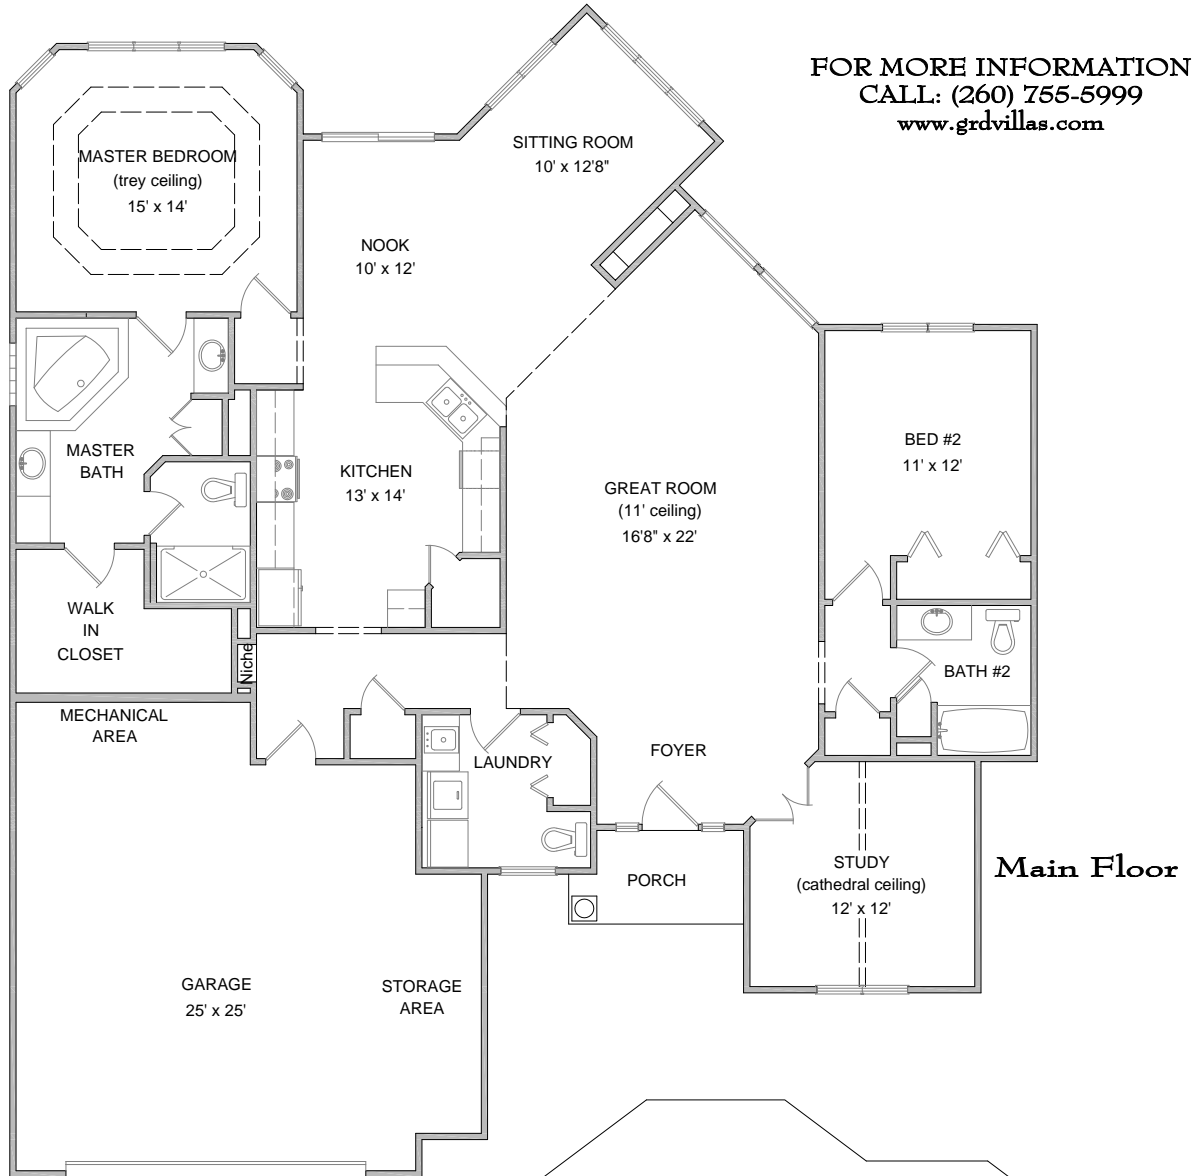

Ambrose

Living Area = 1,995 sq. ft.
Two Car Garage = 574 sq. ft.
Total = 2,569 sq. ft.

FOR MORE INFORMATION
CALL: (260) 755-5999
www.grdvillas.com

GREGG RICHHART

ROGER DELAGRANGE

Optional Elevation

All dimensions are approximate. Floor Plans, Specifications, and Price are Subject to Change Without Notice. Final Floor plans and Elevations May Vary.