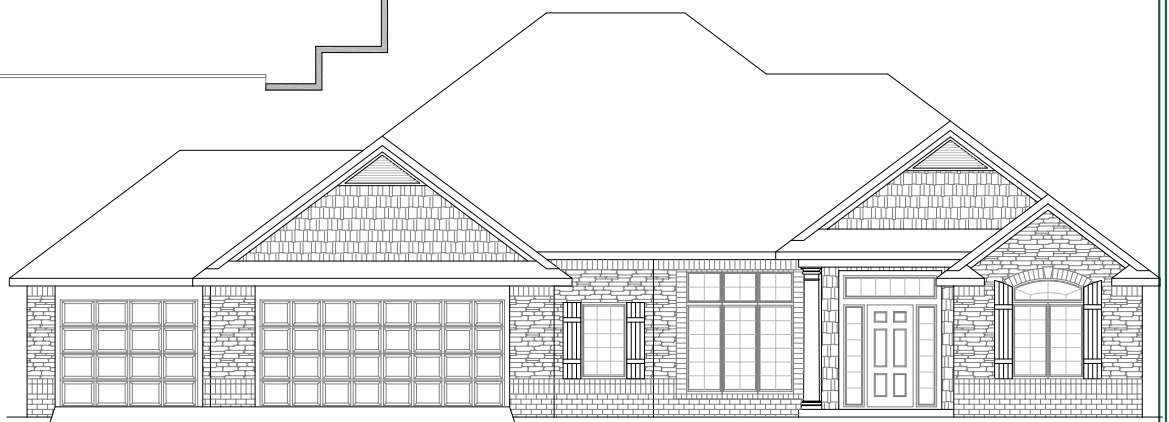

Ambrose

Living Area = 1,995 sq. ft.
Two Car Garage = 574 sq. ft.
Total = 2,569 sq. ft.

FOR MORE INFORMATION
CALL: (260) 755-5999
www.grdvillas.com

GREGG RICHHART

ROGER DELAGRANGE

Optional Elevation

All dimensions are approximate. Floor Plans, Specifications, and Price are Subject to Change Without Notice. Final Floor plans and Elevations May Vary.