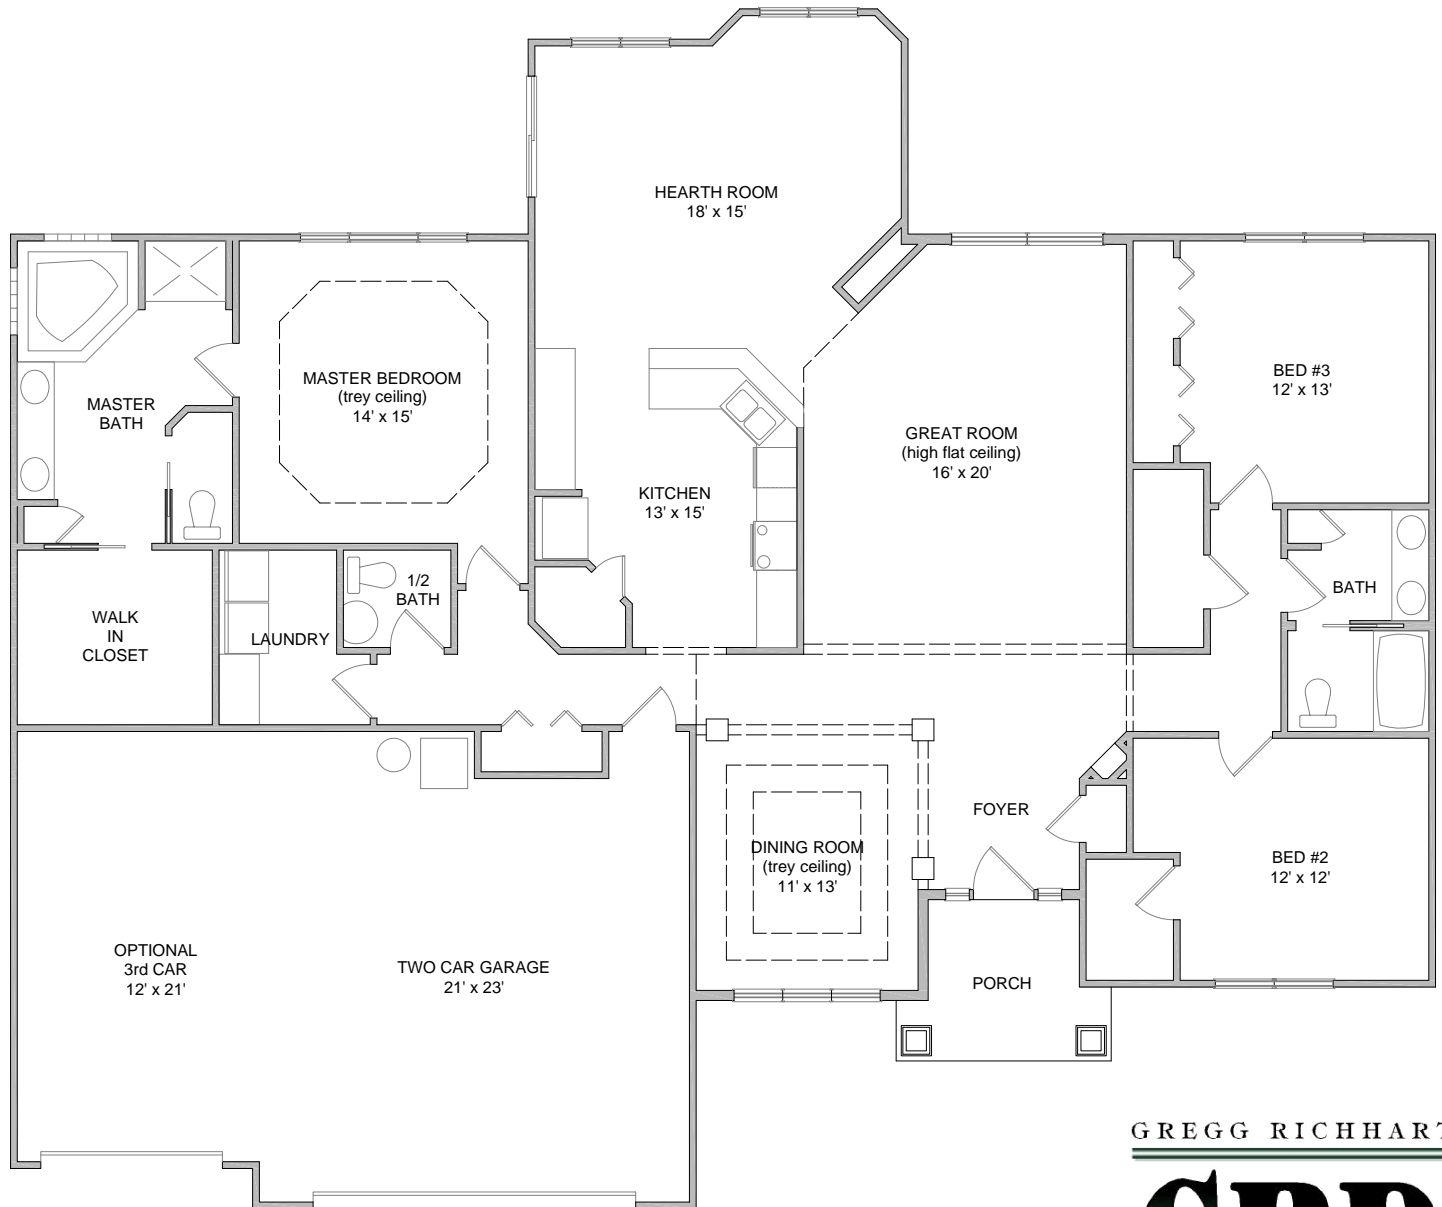

Alexa II

Living Area = 2,398 sq. ft.
Two Car Garage = 501 sq. ft.
Optional 3rd Car = 260 sq. ft.

GREGG RICHHART

FOR MORE INFORMATION
CALL: (260) 755-5999
www.grdvillas.com