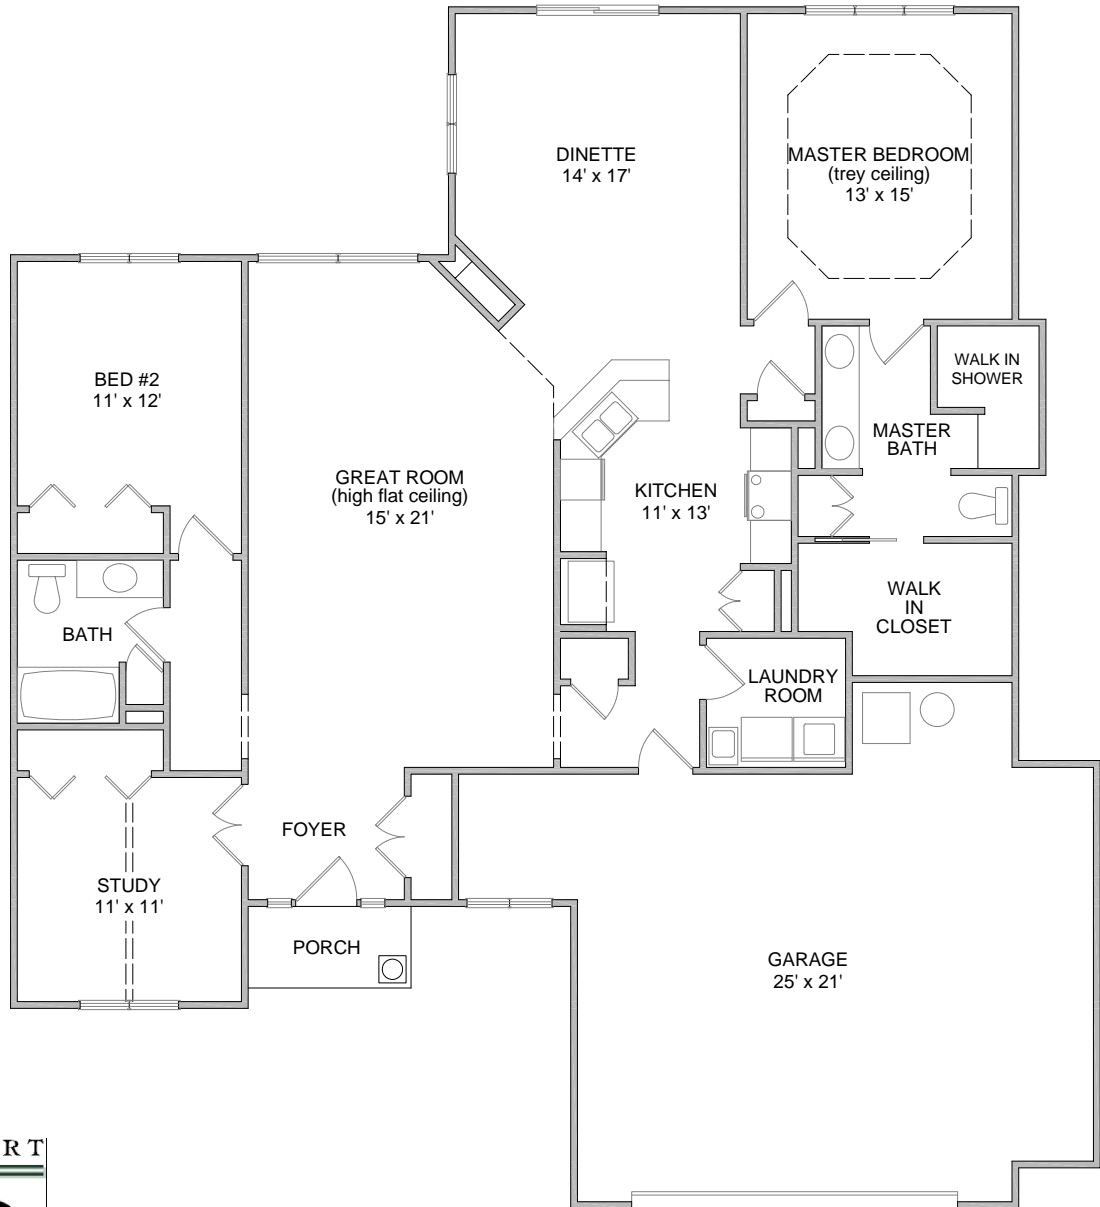

lot 4 Tesoro

Living Area = 1,778 sq. ft.
Two Car Garage = 622 sq. ft.
Total = 2,400 sq. ft.

GREGG RICHHART

ROGER DELAGRANGE

FOR MORE INFORMATION
CALL: (260) 755-5999
www.grdvillas.com

All dimensions are approximate. Floor Plans, Specifications, and Price are Subject to Change Without Notice. Final Floor plans and Elevations May Vary.